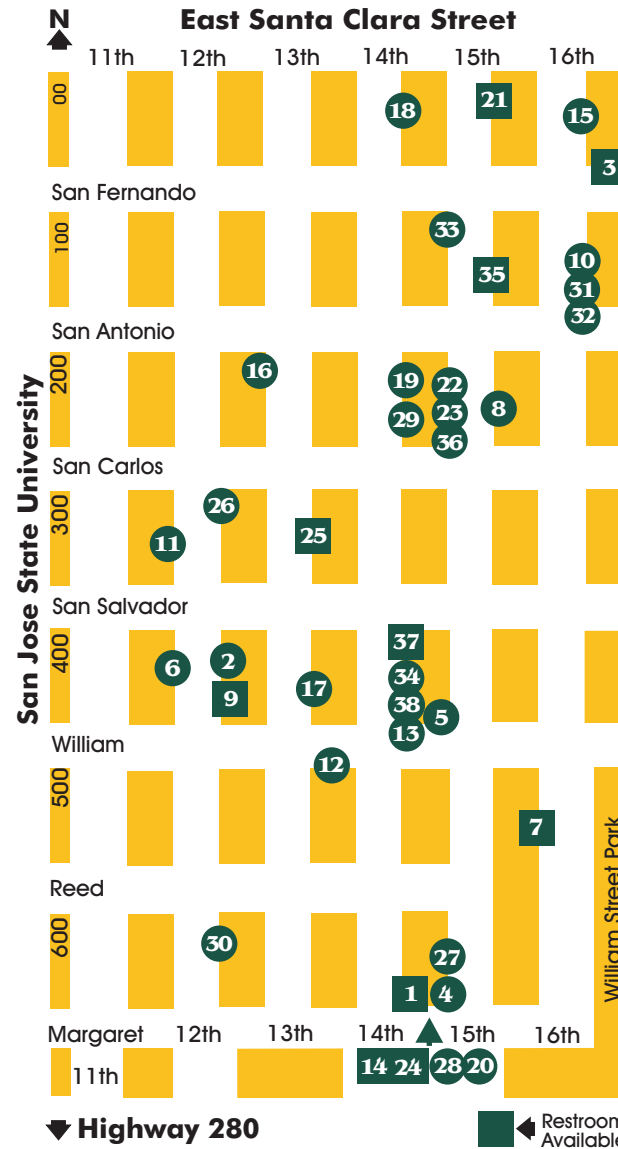

Mary True 34
Acrylic, Watercolor
and Mix Media
430 S. 14th St.
teamtrue@pacbell.net

Judith Turner 35
Judith Turner Photography
Photography
170 S. 15th St.
www.judith-turner.artistswebsites.com

Vince Vasconi 36
Watercolor
285 S. 15th St.
pittman285@yahoo.com

Peter Waite 37
Oil
402 S. 14th St.
peterwaite@sbcglobal.net

Tina Weiner 38
Painting
430 S. 14th St.
tinaweiner@gmail.com

Thanks to all who made today possible!

Naglee Park Campus Community Association
Bark in the Park
The Garage
House of Bagels
San Jose Mailing & Printing
Superior Color Labs
Bev Fitzwater for graphic design
the artists
the many volunteers
Naglee Park Open Studios Committee

MAJOR DONORS

NAGLEE PARK Campus Community Association
and
Bark in the Park™